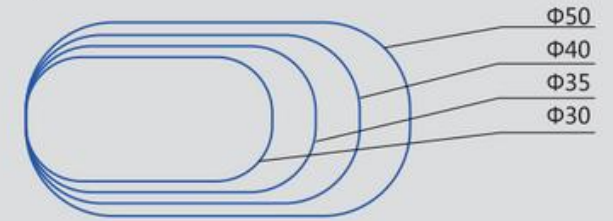

Super Oval Tube