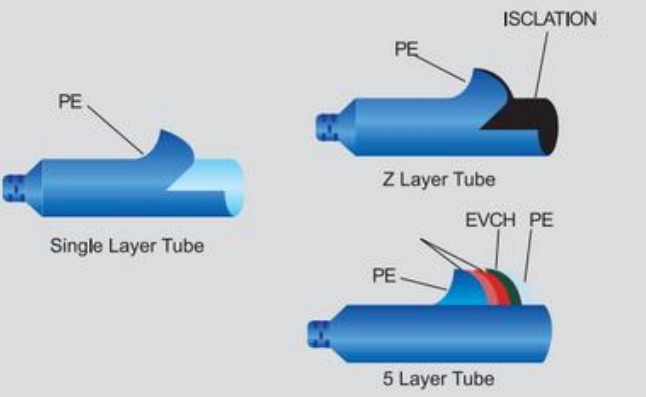

管身长度标准测量方法
Standard Measurement Of Length

Super Oval Tube

Oval Tube

Round Tube

Airless Pump Tubes

Flip Cap Tubes

Model No.: R-T30P01

Model No.: R-T30P02