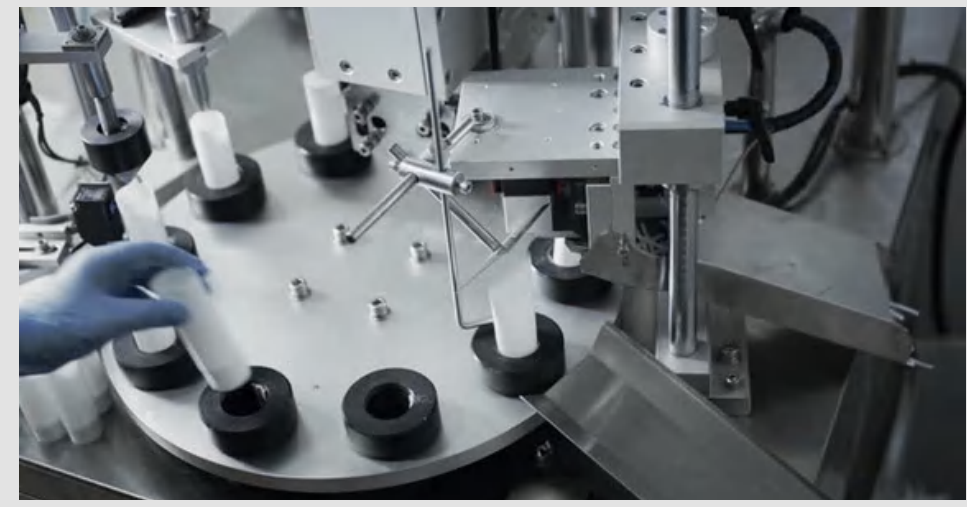

Our VALUE

INNOVATION
we are committed to constant innovation in design, materials, and functionalities of our products.

PASSION
Our dedicated team of experts is driven by a passion for beauty and cosmetics packaging.

QUALITY
We prioritize quality in every aspect of our business, delivering premium packaging materials that meet high quality standards.

PARTNERSHIP
We believe in building strong partnerships with our clients, fostering long-term relationships based on trust and mutual success.